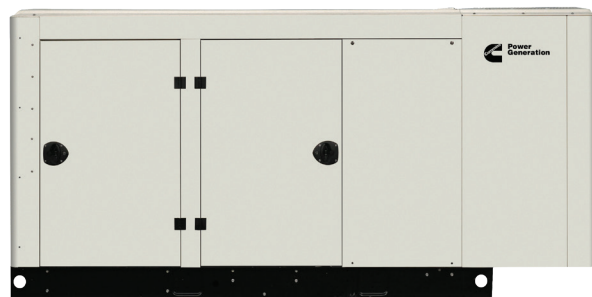

LIQUID-COOLED GENERATORS