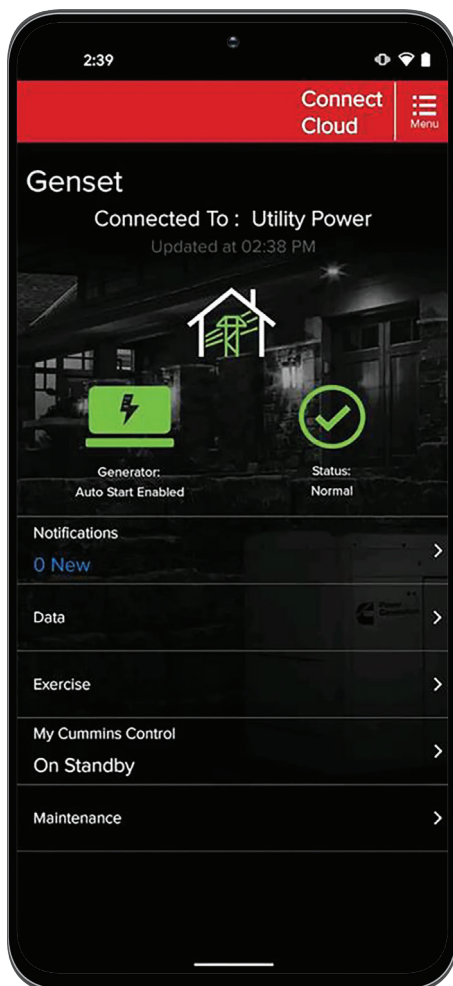

Rating (kW)	Model	Dimensions	Voltage (V)	Phase	Fuel
13	RS13A	34.1 × 36 × 27	120/240	1Ph	NG/LP
17	RS17A	34.1 × 36 × 27	120/240	1Ph	NG/LP
18/20	RS20A	34.1 × 36 × 27	120/240	1Ph	NG/LP