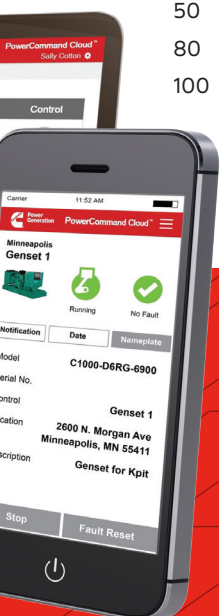

When outages occur, Cummins standby generators automatically keep your property fully functional—quietly and reliably—for as long as you need them.

Rating (kW)	Model	Dimensions	Voltage (V)	Phase	Fuel
25	RS25	72 × 34 × 46	120/240	1Ph	NG/LP
25	RS25	72 × 34 × 46	120/208, 120/240	3Ph	NG/LP
30	RS30	94 × 34 × 46	120/240	1Ph	NG/LP
30	RS30	94 × 34 × 46	120/208, 120/240	3Ph	NG/LP
36	RS36	94 × 34 × 46	120/240, 277/480, 120/208	3Ph	NG/LP
36	RS36	94 × 34 × 46	120/240	1Ph	NG/LP
40	RS40	94 × 34 × 46	120/240	1Ph	NG/LP
40	RS40	94 × 34 × 46	120/208, 120/240, 277/480	3Ph	NG/LP
50	RS50	118.7 × 40 × 58	120/240	1Ph	NG/LP
50	RS50	118.7 × 40 × 58	120/208, 277/480, 120/240	3Ph	NG/LP
60	RS60	118.7 × 40 × 58	120/240	1Ph	NG/LP
60	RS60	118.7 × 40 × 58	120/208, 277/480, 120/240	3Ph	NG/LP
80	RS80	118.7 × 40 × 58	120/240	1Ph	NG/LP
80	RS80	118.7 × 40 × 58	120/208, 277/480, 120/240	3Ph	NG/LP
100	RS100	118.7 × 40 × 58	120/240	1Ph	NG/LP
100	RS100	118.7 × 40 × 58	120/208, 120/240, 277/480	3Ph	NG/LP
125	RS125	143 × 40 × 72	120/240	1Ph	NG/LP
125	RS125	143 × 40 × 72	120/206, 277/480, 120/240	3Ph	NG/LP
150	RS150	143 × 40 × 72	120/240	1Ph	NG/LP
150	RS150	143 × 40 × 72	120/206, 277/480, 120/240	3Ph	NG/LP
20	C20D6	72 × 34 × 46	120/240	1Ph	Diesel
30	C30D6	93.8 × 34 × 46	120/240	1Ph	Diesel
50	C50D6	93.8 × 34 × 46	120/240	1Ph	Diesel
80	C80D6	119 × 40 × 58	120/240	1Ph	Diesel
100	C100D6	119 × 40 × 58	120/240	1Ph	Diesel